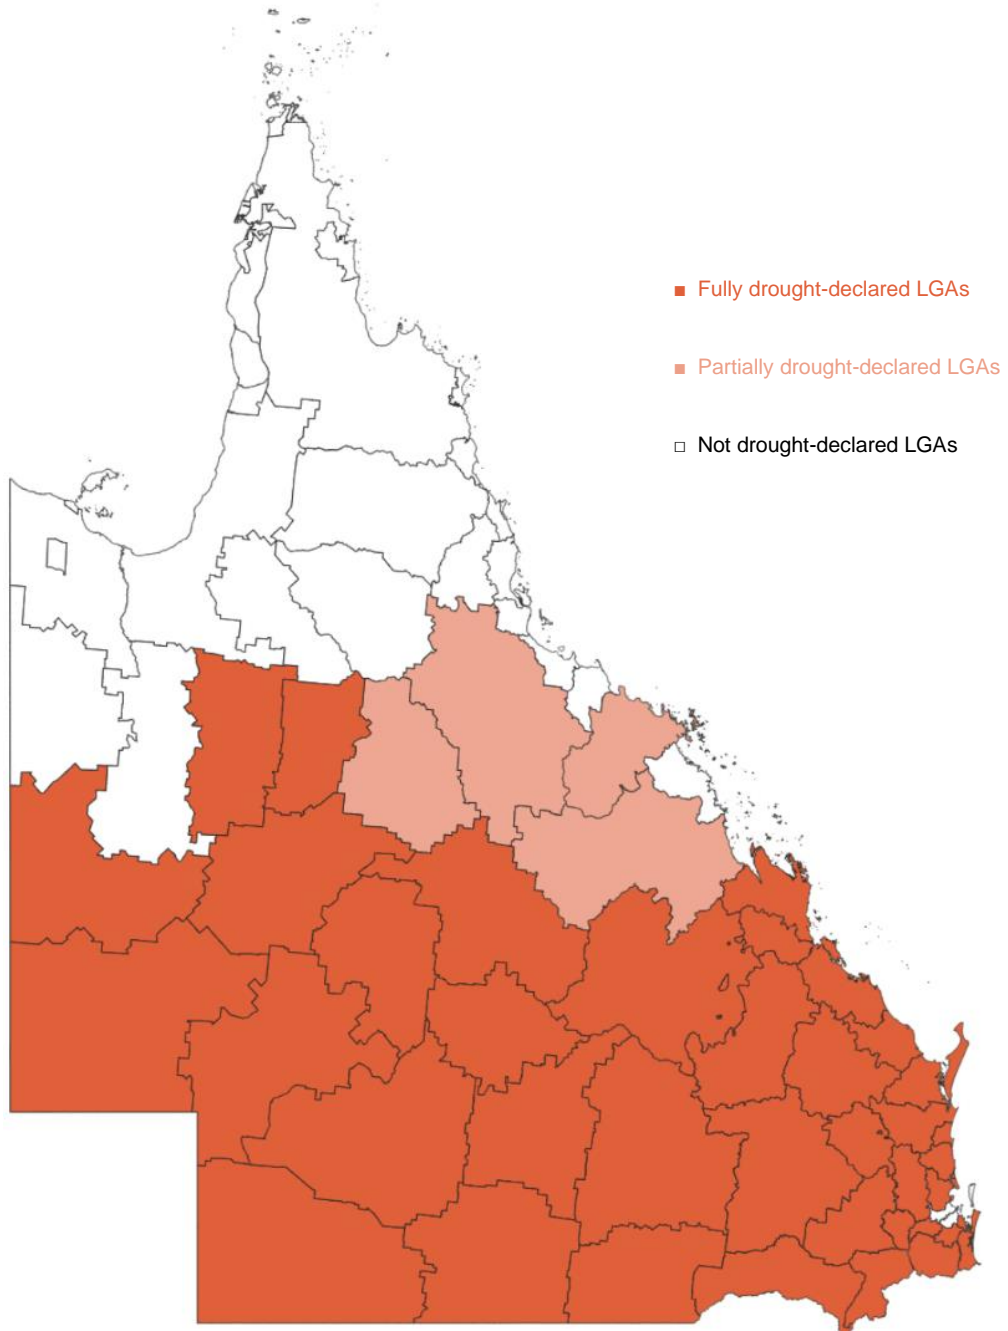

F. Drought map

Figure F1 shows Queensland local government areas that are fully, partially, and not drought-declared as at 1 August 2020.

Figure F1
Queensland drought-declared areas

Note: LGA—local government areas.